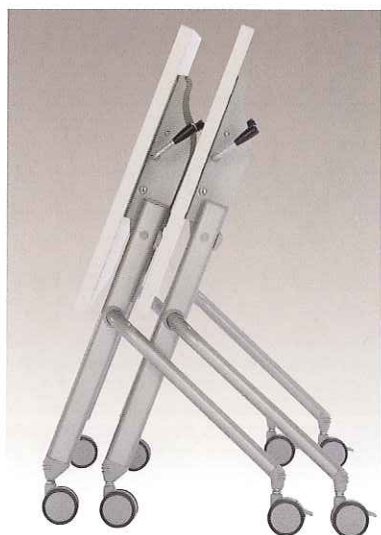

FLIP TOP TABLE TY SERIES

FLIP MOVE NEST

Design for space saving and safety

Useful design:

The TY series has good design for saving your working space. In addition, our safe design mechanism prevents fingers being caught and injured. It is very useful, the layout can be changed quickly. Only one person can move the TY series table very easily.

●Color choice

Table Top

W : White G : Grain

Modesty panel

G : Green R : Red D : Dark

●Specifications

Top board	Surface	Melamine
	Edge	ABS
Leg	Leg	Steel pipe Paint finish(silver)
	Caster	Nylon ϕ 75 2 stopper attached
Modesty panel		Recycle polyester cloth (Recycle rate 64%)

Product view(mm)	Model number	Size(mm)	Top board color	Weight(kg)
	TY-1860W	W1800×D600×H740	W : White	30.0
	TY-1860G		G : Grain	
	TY-1560W	W1500×D600×H740	W : White	28.0
	TY-1560G		G : Grain	
	TY-0960W	W 900×D600×H740	W : White	23.0
	TY-0960G		G : Grain	
	TY-7560W	W 750×D500×H740	W : White	18.0
	TY-7560G		G : Grain	

Modesty board	Model number	Size(mm)	Modesty panel color	Weight(kg)
	TY-G	W1485×H292	G : Green	0.9
	TY-R	W1180×H292	R : Red	
	TY-D	W 570×H292	D : Dark	